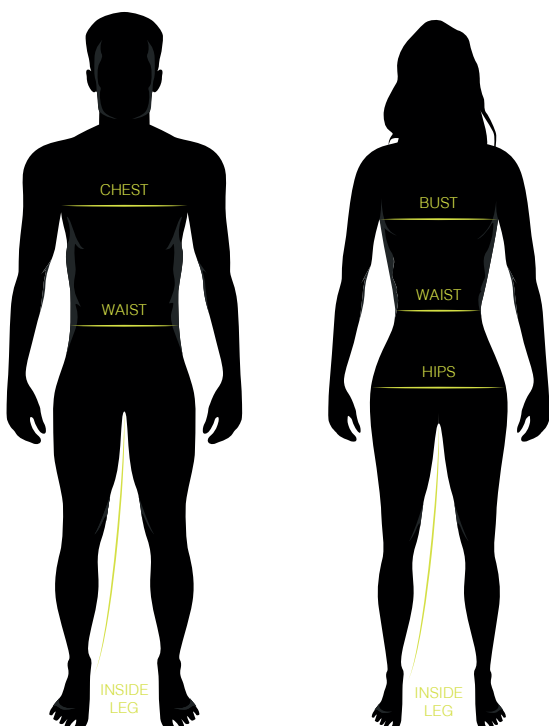

LADIES COVERALLS (SHORT)									
UK	8S	10S	12S	14S	16S	18S	20S	22S	24S
BUST TO FIT (INCHES)	34-36	36-38	38-40	40-42	42-44	44-46	46-48	48-50	50-52
BUST TO FIT (CMS)	85-90	90-95	95-100	100-105	105-110	110-115	115-120	120-125	125-130
INSIDE LEG TO FIT (INCHES)	27.6	27.6	27.6	27.6	27.6	27.6	27.6	27.6	27.6
INSIDE LEG TO FIT (CMS)	70	70	70	70	70	70	70	70	70

LADIES COVERALLS (REGULAR)									
UK	8R	10R	12R	14R	16R	18R	20R	22R	24R
BUST TO FIT (INCHES)	34-36	36-38	38-40	40-42	42-44	44-46	46-48	48-50	50-52
BUST TO FIT (CMS)	85-90	90-95	95-100	100-105	105-110	110-115	115-120	120-125	125-130
INSIDE LEG TO FIT (INCHES)	29.5	29.5	29.5	29.5	29.5	29.5	29.5	29.5	29.5
INSIDE LEG TO FIT (CMS)	75	75	75	75	75	75	75	75	75

LADIES COVERALLS (TALL)									
UK	8T	10T	12T	14T	16T	18T	20T	22T	24T
BUST TO FIT (INCHES)	34-36	36-38	38-40	40-42	42-44	44-46	46-48	48-50	50-52
BUST TO FIT (CMS)	85-90	90-95	95-100	100-105	105-110	110-115	115-120	120-125	125-130
INSIDE LEG TO FIT (INCHES)	31.5	31.5	31.5	31.5	31.5	31.5	31.5	31.5	31.5
INSIDE LEG TO FIT (CMS)	80	80	80	80	80	80	80	80	80

HOW TO MEASURE AND PICK THE RIGHT SIZE

Chest / Bust measurement

Measure the circumference of your chest/bust below the armpit, measure the widest point.

example 1: if your chest measures 102cm, for polo shirt the most suitable size would be M.

example 2: if your bust measures 98cm, for ladies' polo shirt the most suitable size would be 12.

Note: some garments such as Softshell Jackets would have a slim fit and it may be best to pick one size up if you prefer a looser fit.

Waist measurement

Measure tightly around the waist and pick size accordingly, if your measurements fall in-between two sizes, we recommend picking the larger one, remember to check your inside leg measurement.

Hip measurement

Measure tightly around the widest part of the hip, also measure the waist and pick size accordingly. If your measurements fall in-between two sizes, we recommend picking the larger one, remember to check your inside leg measurement.

Inside leg measurement

Measure the distance between crotch and ankle and pick size that is the same or slightly longer than your measurement.